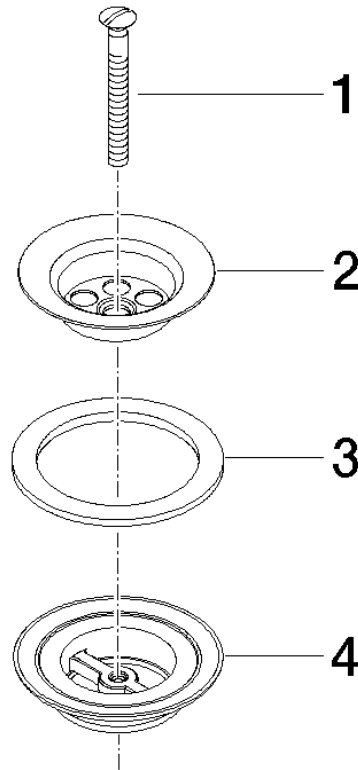

Grated waste 1 1/4" - Brushed Durabross (23kt Gold)

IMO

10 100 970

Fits: IMO, LULU, MADISON, MEM, TARA,
CL.1, LISSÉ, VAIA, META, CYO

	Brushed Durabross (23kt Gold)	10 100 970-28
	Chrome	10 100 970-00
	Brushed Platinum	10 100 970-06
	Platinum	10 100 970-08
	Durabross (23kt Gold)	10 100 970-09
	Dark Chrome	10 100 970-19
	Light Gold	10 100 970-26
	Brushed Light Gold	10 100 970-27
	Brushed Bronze	10 100 970-42
	Brushed Champagne (22kt Gold)	10 100 970-46
	Champagne (22kt Gold)	10 100 970-47
	Brushed Chrome	10 100 970-93
	Brushed Dark Platinum	10 100 970-99

Grated waste 1 1/4" - Brushed Durabronz (23kt Gold)

IMO

10 100 970

10 100 970

10 100 970

Parts for other finishes can be found here: [Chrome](#)

Spare parts list

No.	Item Number	Name	Quantity used	Delivery time
1	09 30 30 115-28	screw	1	20
2	09 11 01 005-28	strainer	1	20
3	09 14 03 005 90	seal	1	60
4	09 11 01 007-07	pop-up waste	1	60